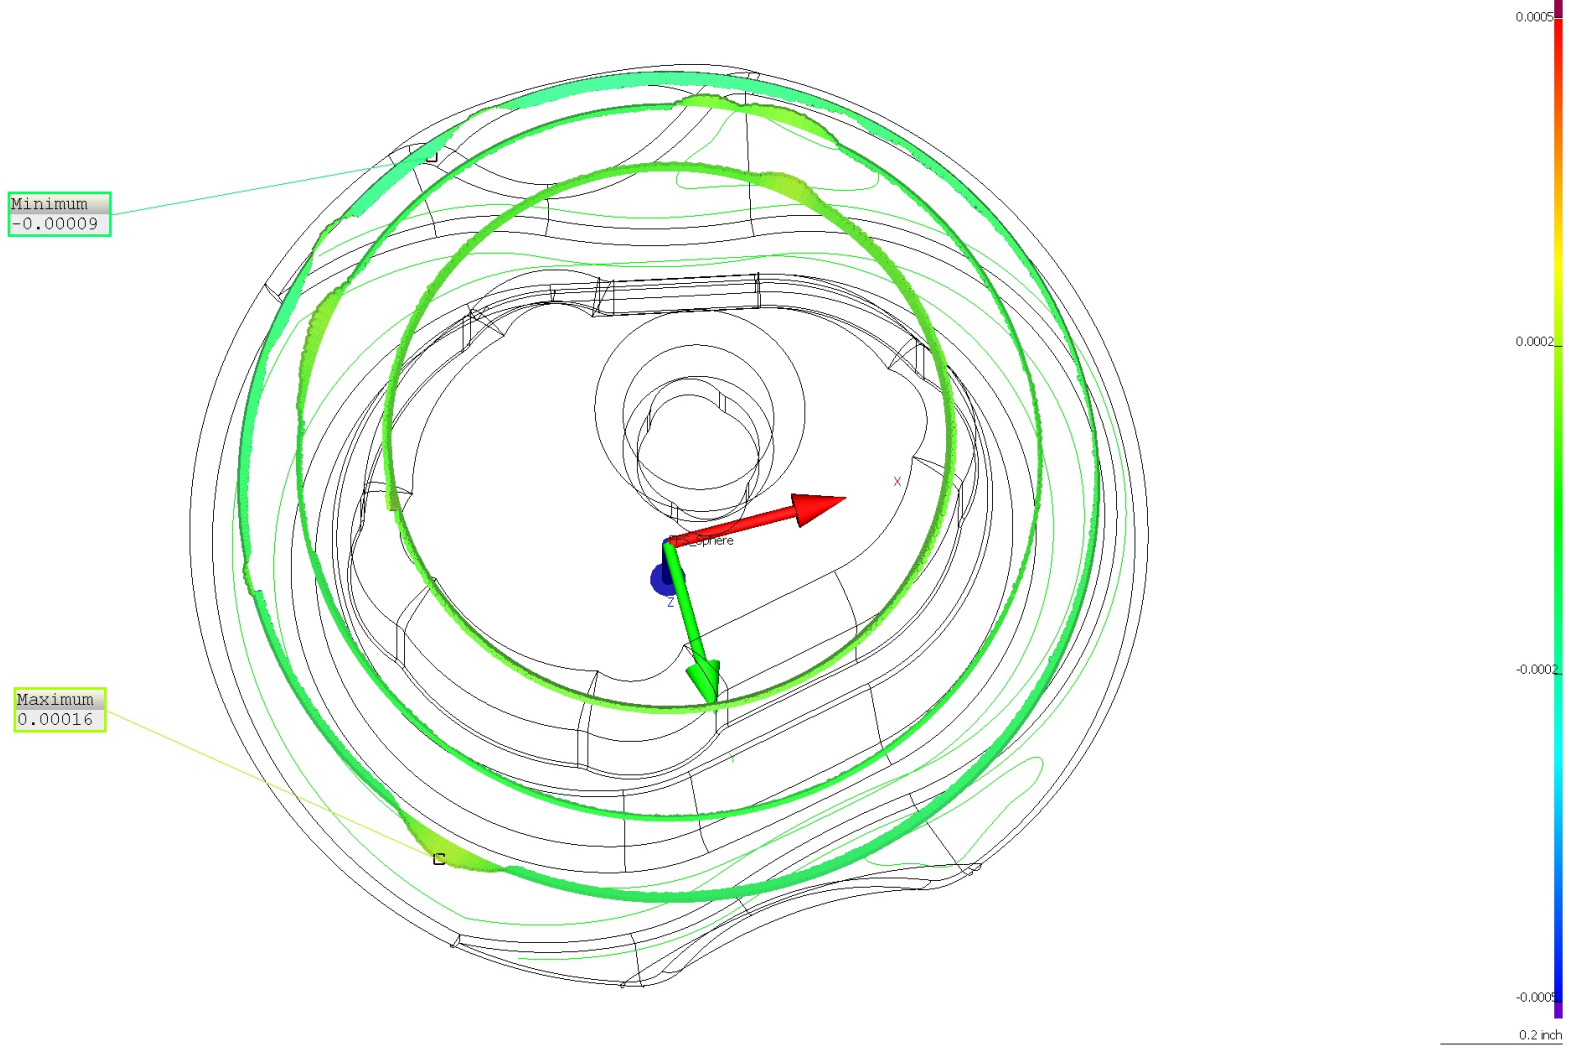

ZEISS CALYPSO

7.6.12

Part name **3159_MMT**
 Drawing number 320-131-40 Rev E
 Order number MMT_SU
 Company
 Department
 CMM No. 560109

Part idnt 24
 Time/Date 10/25/2024 8:58 AM
 Operator Master
 Text

Name

Profile