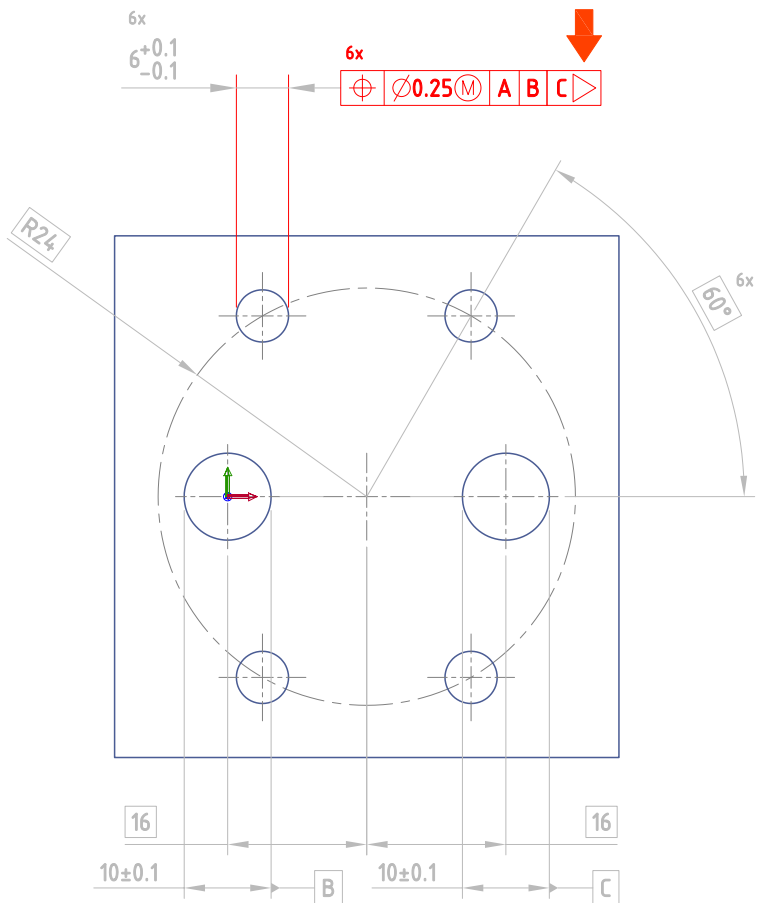

Translation modifier

Pic. #1

Gage distance 32 is fixed

Gage distance 32 is variable

Translation modifier

Pic. #2

Gage distance 32 is fixed

Something CALYPSO cannot do.

Gage distance 32 is variable

Something CALYPSO can do.