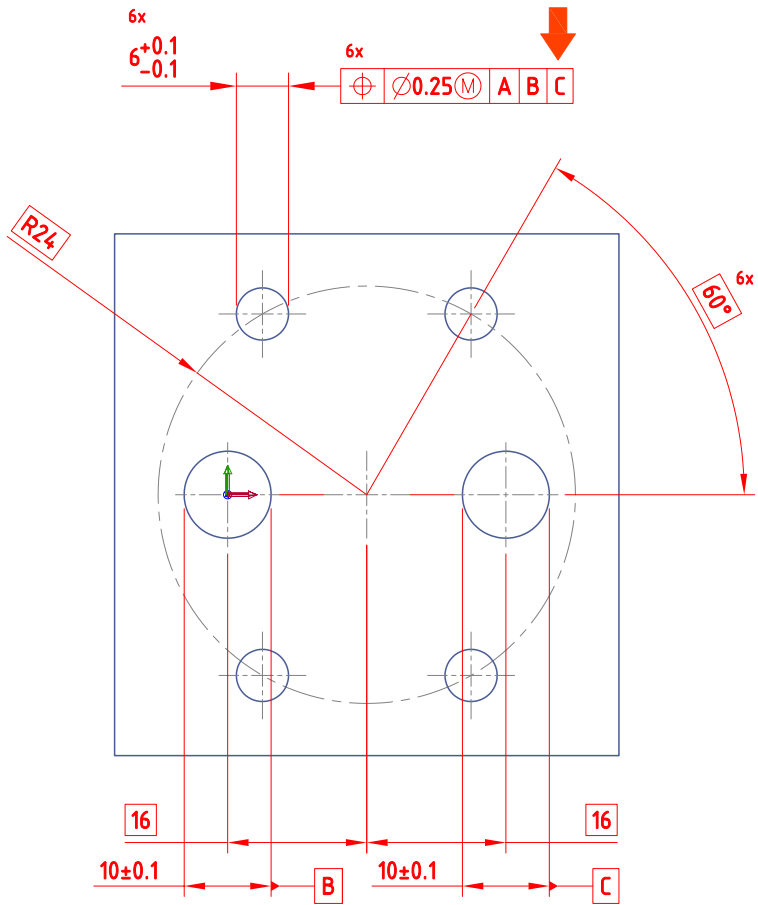

Translation modifier

Pic. #1

Gage distance 32 is fixed

Gage distance 32 is variable

Translation modifier

Pic. #2

Gage distance 32 is fixed

Something CALYPSO cannot do.

Gage distance 32 is variable

Something CALYPSO can do.