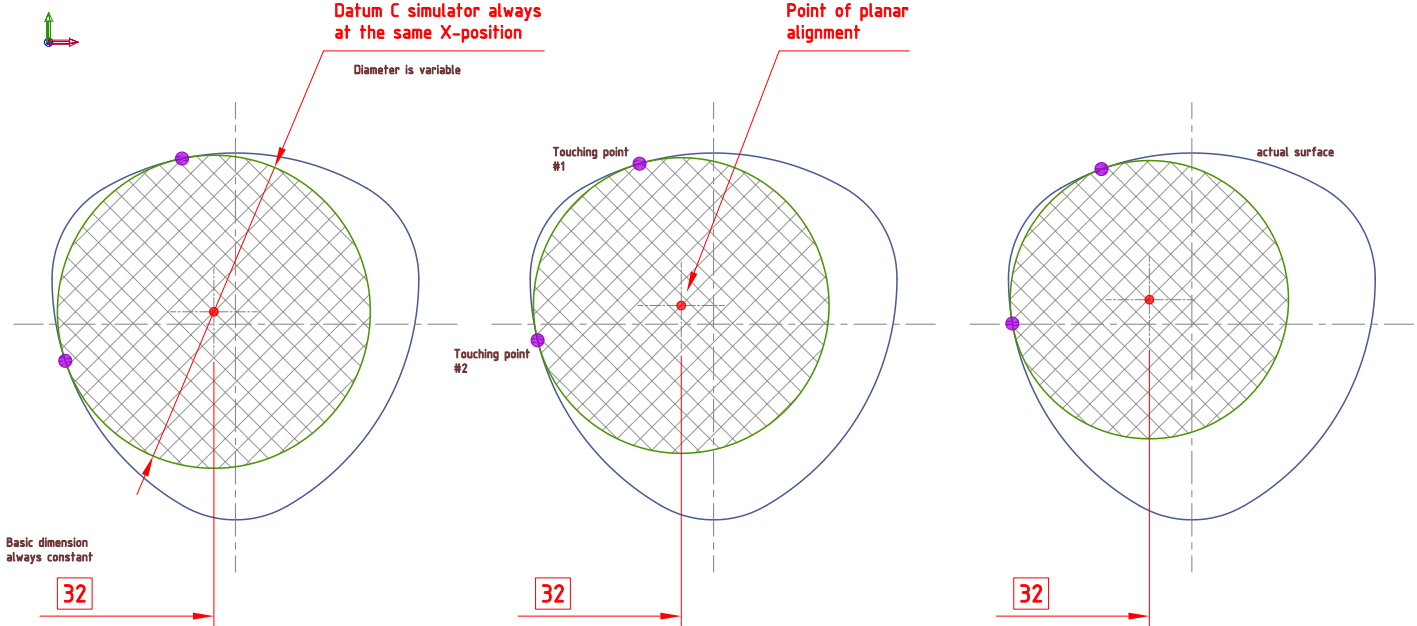

Translation modifier

Pic. #1

Gage distance 32 is fixed

Gage distance 32 is variable

Translation modifier

Pic. #2

Gage distance 32 is fixed

Something CALYPSO cannot do.

Gage distance 32 is variable

Something CALYPSO can do.