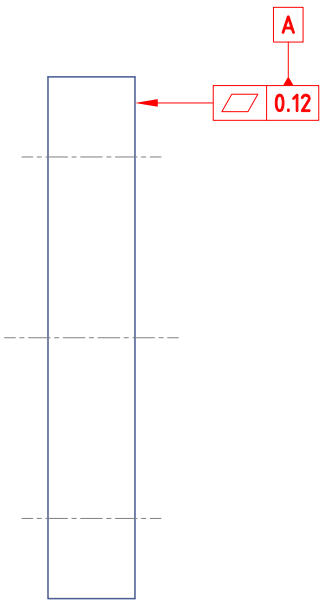

Translation modifier

Pic. #1

Gage distance 32 is fixed

Gage distance 32 is variable

Translation modifier

Pic. #2

Gage distance 32 is fixed

Something CALYPSO cannot do.

Gage distance 32 is variable

Something CALYPSO can do.