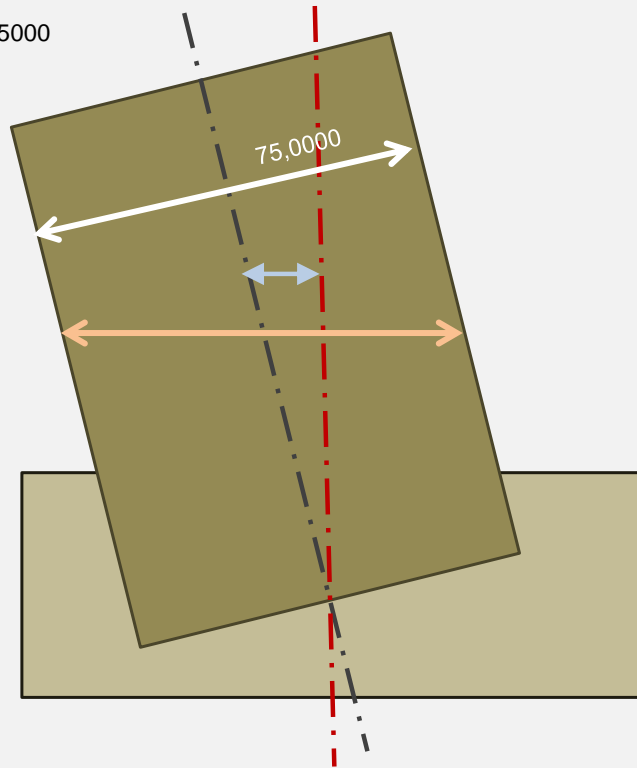

Skewed: 10,0000°

10,0000
 75,0000
 76,1570 
 1,1570 Runout

Skewed: 10,0000°

Offset: 0,5000

10,0000
 75,0000
 76,1570 
 1,1570
 0,5000
 2,1570 Runout