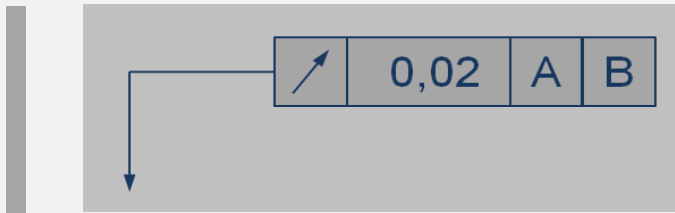

Skewed: 10,0000°

10,0000
 75,0000
 76,1570 
 1,1570 Runout

Skewed: 10,0000°

Offset: 0,5000

10,0000
 75,0000
 76,1570 
 1,1570
 0,5000
 2,1570 Runout