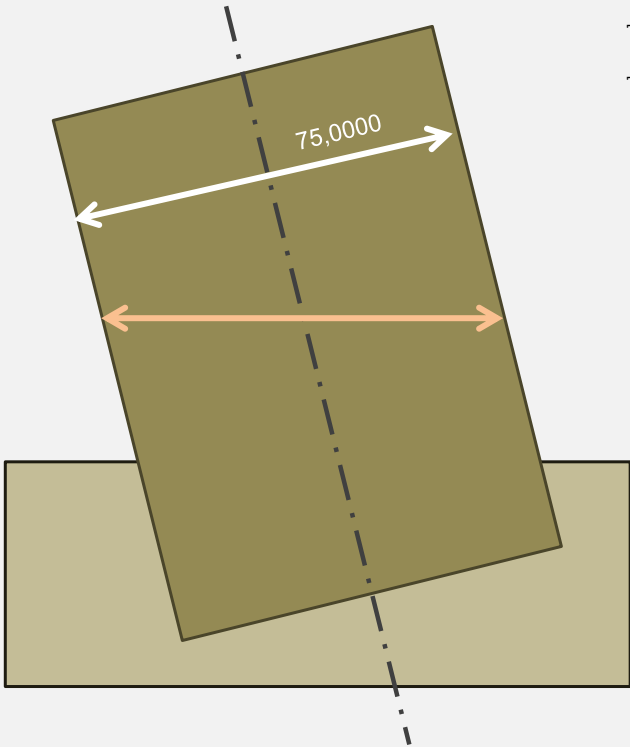

Skewed: 10,0000°

10,0000
 75,0000
 76,1570 
 1,1570 Runout

Skewed: 10,0000°

Offset: 0,5000

10,0000
 75,0000
 76,1570 
 1,1570
 0,5000
 2,1570 Runout