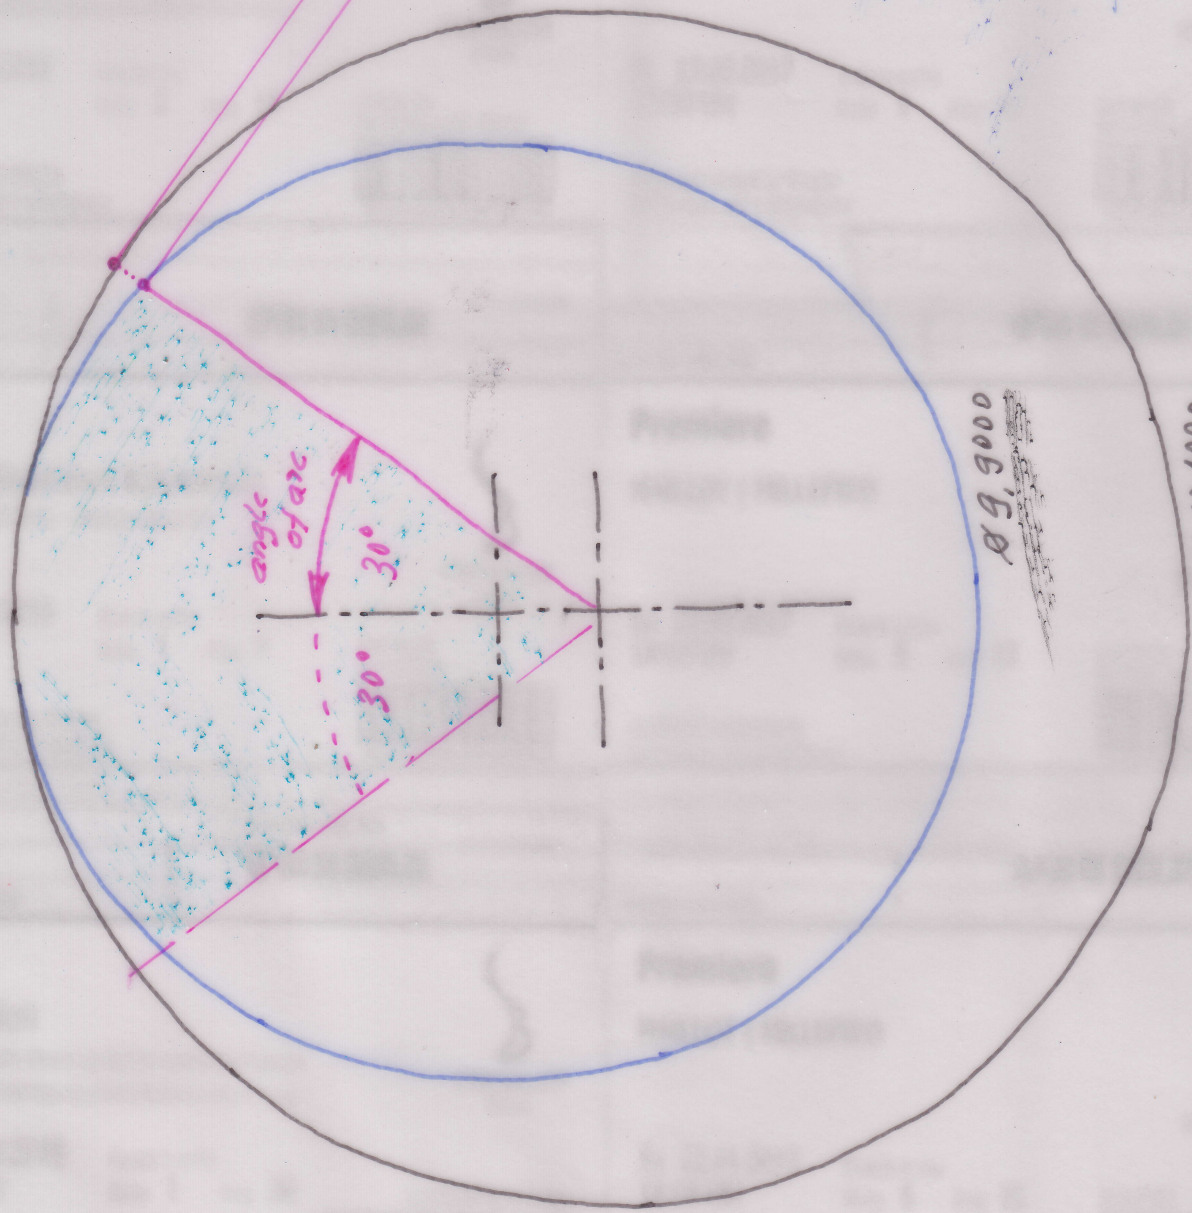

$\varnothing 10 \pm 0.1$

Tolerance:  $0.2000$

Profile  
Tolerance:  $0.0752$

Full circle:  $\varnothing 10 \pm 0.1$   
 $60^\circ$  arc :  $\varnothing 9.9000$   
 $\varnothing 10$